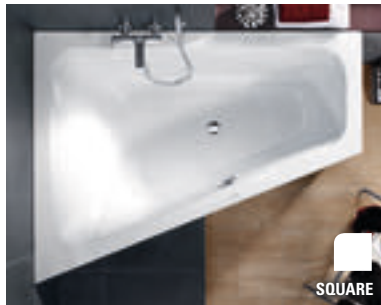

reddot design award  
winner 2012

**GREAT VARIETY**

Discover the different sizes, forms and variants of Loop & Friends and find the perfect bath for your bathroom.

Full of surprises, Loop & Friends has an impressive, individual concept. The 22 different baths with a round or square inner form are perfectly suited to any bathroom. Choose between free-standing models, built-in variants and compact solutions and adapt the bath with Colour on Demand to suit your requirements. Really clever: the central outlet ensures an exceptionally comfortable bathing experience even for two and thanks to the shallow depth of just 44 cm, the baths are particularly economical with water.