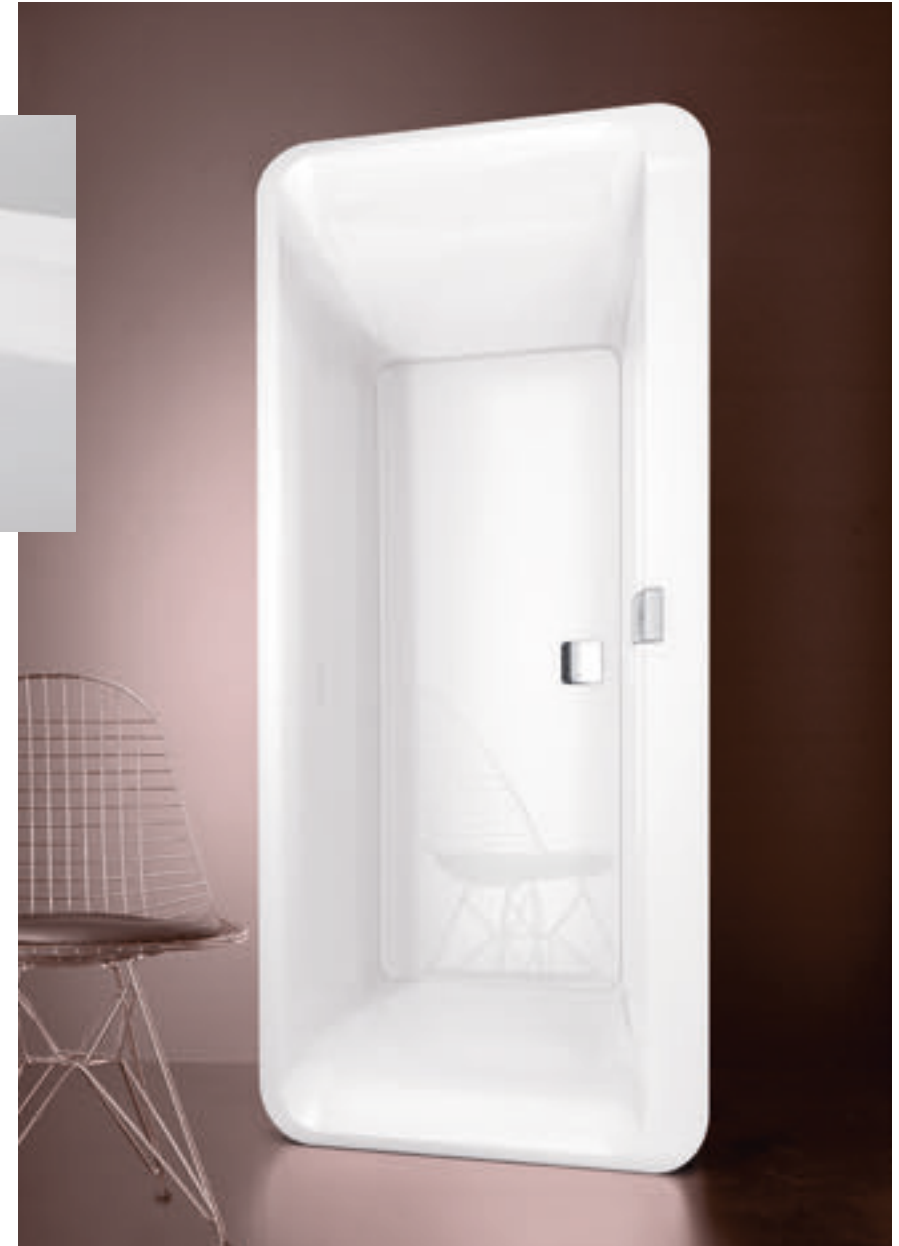

Fascination at first touch. Being silky smooth as well as nice and warm against your skin, Quaryl® bathroom products are perfect for making you feel good. And even their designs make a lasting impression. Find inspiration in the timelessly clear and precise design that is only possible with Quaryl®. Robust surfaces and durable quality will make your bathing and shower experience perfect. Discover the comfortable baths and shower trays made from high-quality Quaryl® and enjoy precious moments in your bathroom.

villeroyboch.com/quaryl