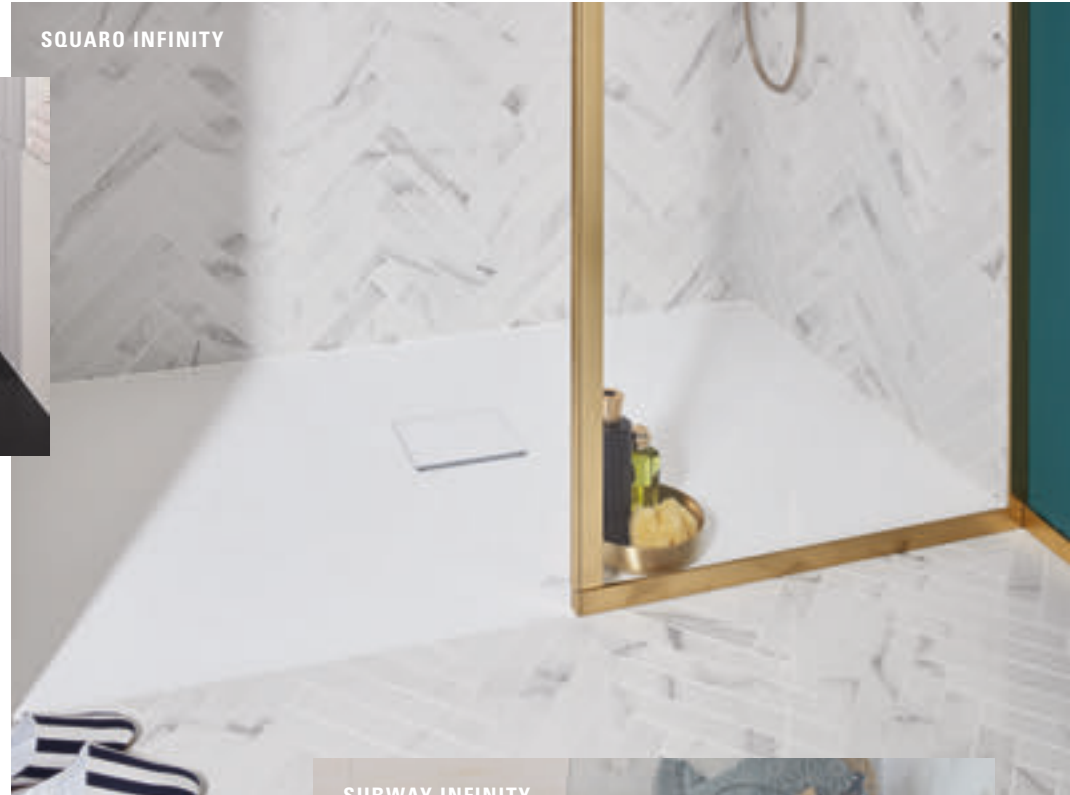

SHOWERING

*Today's variety*

SQUARO INFINITY

THE CHOICE IS YOURS  
Whichever size, colour and form you're  
looking for, Villeroy & Boch has just the  
shower tray to suit your needs.

*Enjoy even greater  
design freedom*

Enjoy a completely new showering experience with the high-quality shower trays from Villeroy & Boch. Be wowed by the timelessly modern designs in various sizes, forms and colours and discover the wide selection of options for you to express your personal style in the showering area. Whether made of ceramic, Quaryl® or acrylic, all our flush-fitting shower trays have a non-slip finish and offer impressive hygiene. Discover a shower tray to suit your bathroom now.