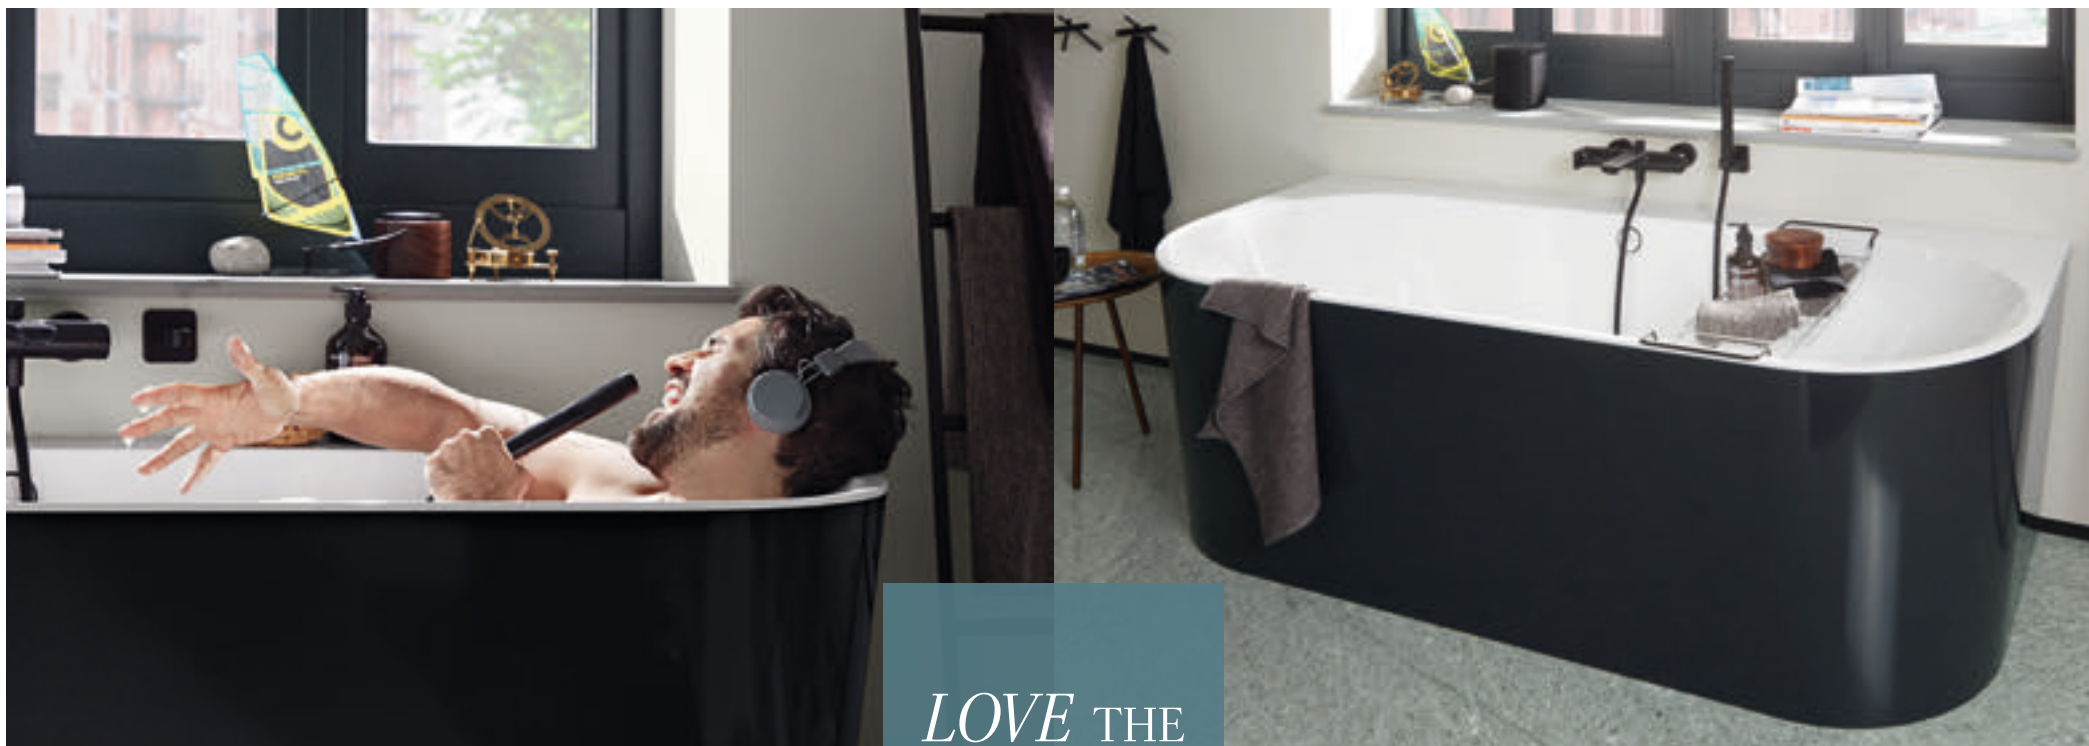

LOVE THE
MOMENT

VILLEROY & BOCH

GERMANY

Villeroy & Boch AG
Bathroom and Wellness Division
Headquarters
66693 Mettlach

Tel. +49 (0) 68 64-81-0
Fax +49 (0) 68 64-81-1484

villeroy-boch.com

2019
Shades and dimensions subject to the usual tolerances. We reserve the right to make technical modifications to the range and alter colours.