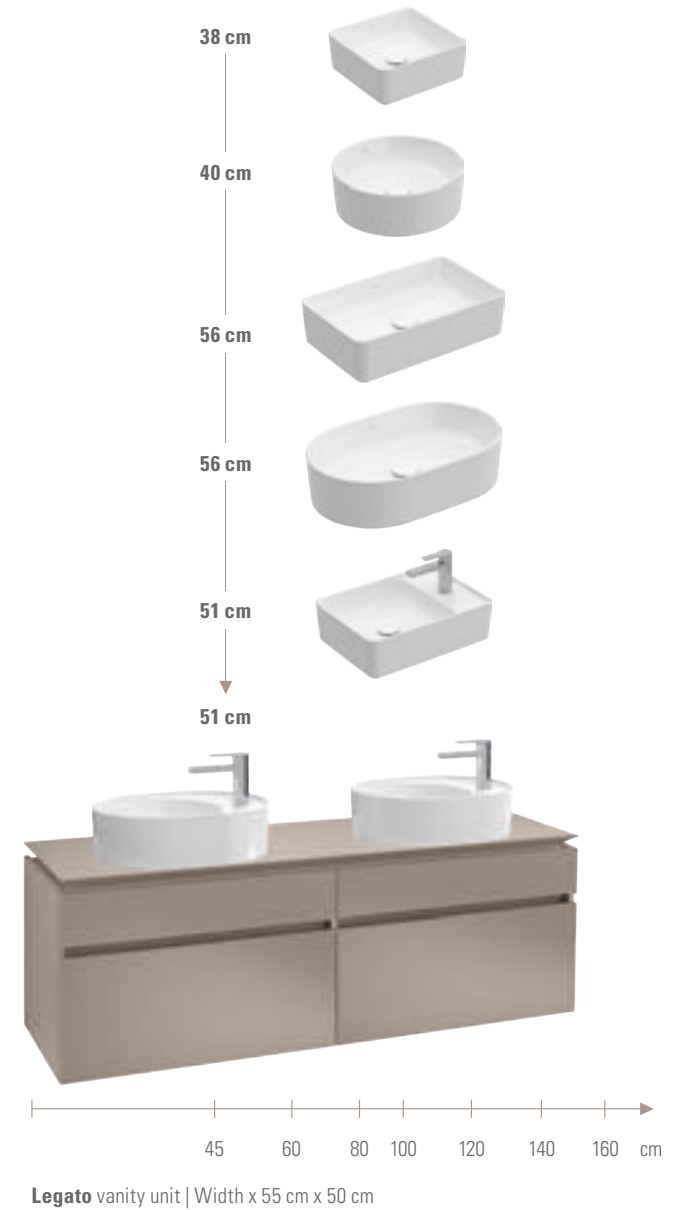

SURFACE-MOUNTED WASHBASINS

The vanity washbasins can only be combined with cabinets in the respective corresponding sizes. The surface-mounted washbasins can also be teamed with cabinets from the Collaro and Finion collection.