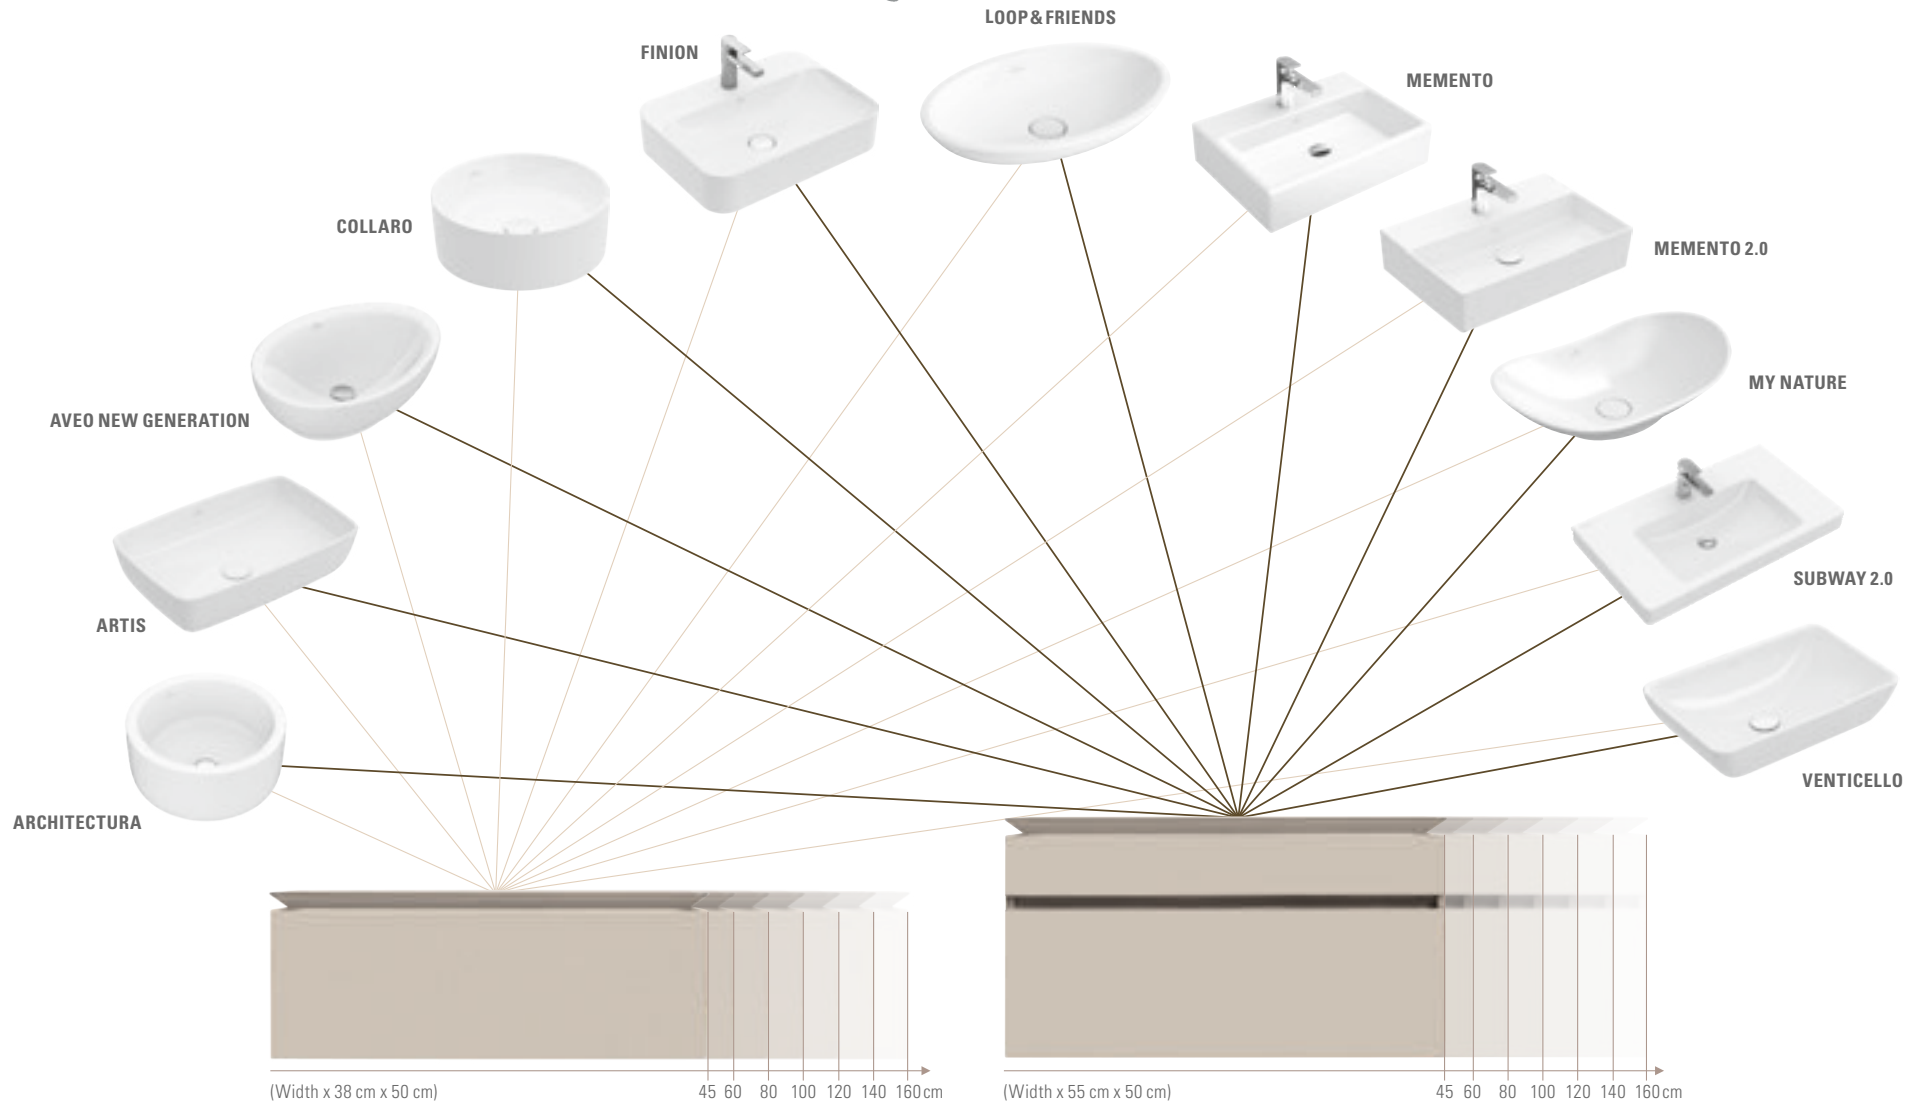

THE LEGATO VANITY UNITS

Setting the stage for your style