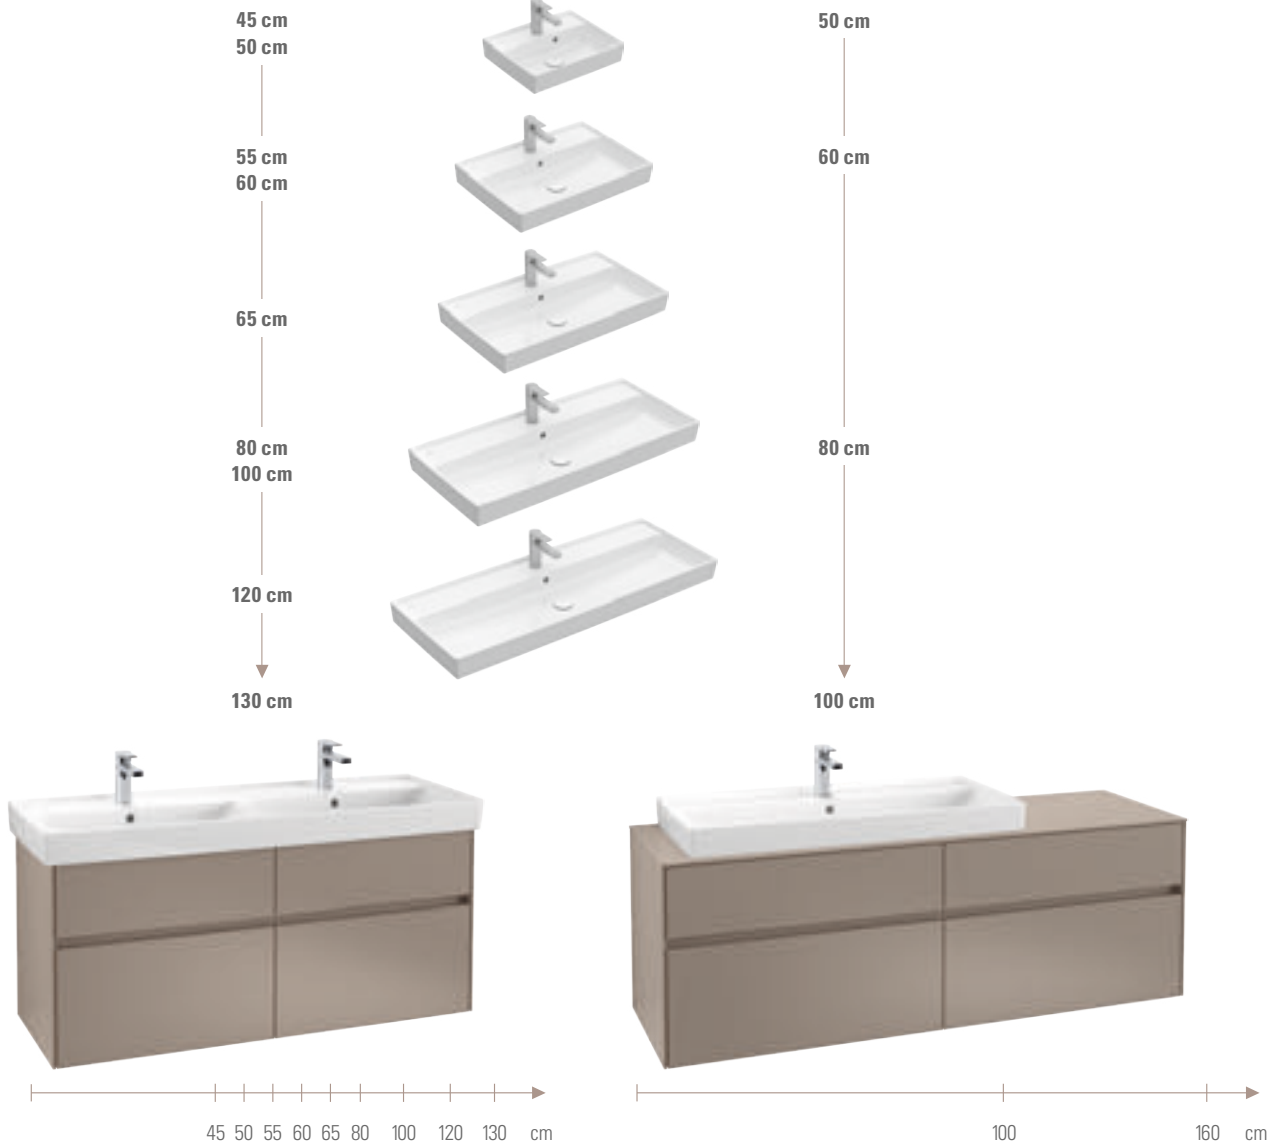

VANITY WASHBASINS